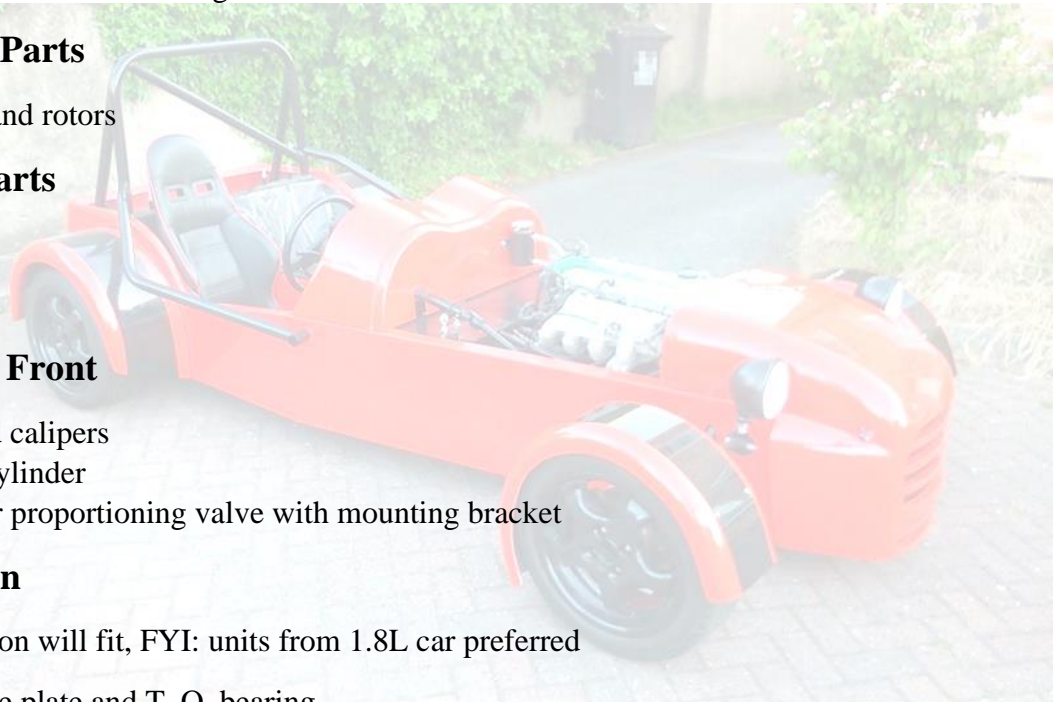

Miata Donor parts list

All donor parts to be from 1990 to 1993, 1994 to 1997 First Gen Miata

Rear Drive Train

Differential can be either open or Torsen LSD: casing and rubber mounts.

Drive shaft axles

Rear uprights and Hubs

Differential spacer and mounting bolts

Rear Brake Parts

Rear Calipers and rotors

Front end parts

Front uprights

Front hubs

Brake Parts Front

Front disks and calipers

Miata master cylinder

master cylinder proportioning valve with mounting bracket

Transmission

Any transmission will fit, FYI: units from 1.8L car preferred

Clutch, pressure plate and T. O. bearing

Clutch slave cylinder

Fuel System

Air box and air flow meter and both pieces of pipe clips and air box mounting rubber

ECU and engine wiring harness (every thing needed to make car run)

Electrical

Main wiring harness including fuse block

Instrument binnacle with all instruments